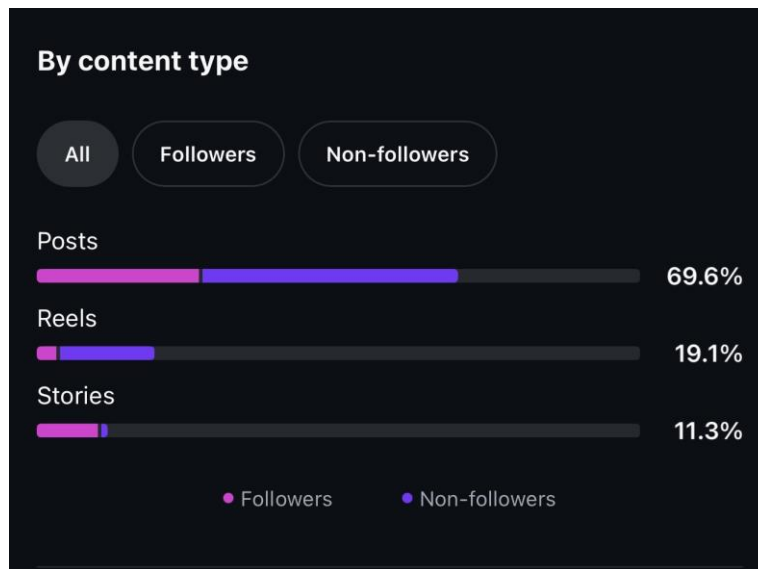

#### **Organic discovery**

**37**

Impressions

**15**

Members reached

## -Shikueshmëria sipas llojit të postimit (Instagram)

Foto- **69.6%**

Reels- **19.1%**

Stories-**11.3%**